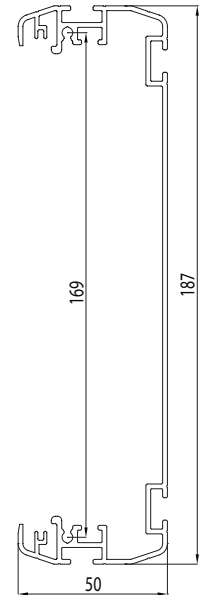

P10 PANEL DISPLAY ENCLOSURES

- Designed especially for P10 led modules
- Fast mounting option
- Durable structure
- Stainless lid screws

DE-195-XX

187 x 50 x (CUSTOM SIZE) mm

P 10 PANEL DISPLAY ENCLOSURES

MATERIAL	ALUMINUM 6063
COLOR	BLACK
COATING	ELECTROSTATIC COATING
PANELS	2,5 mm ALUMINUM FLANGED PANEL FLAT PANEL

*DE-195 PROFILE LENGTH CAN CHANGE BETWEEN 40 MM AND 3 M.