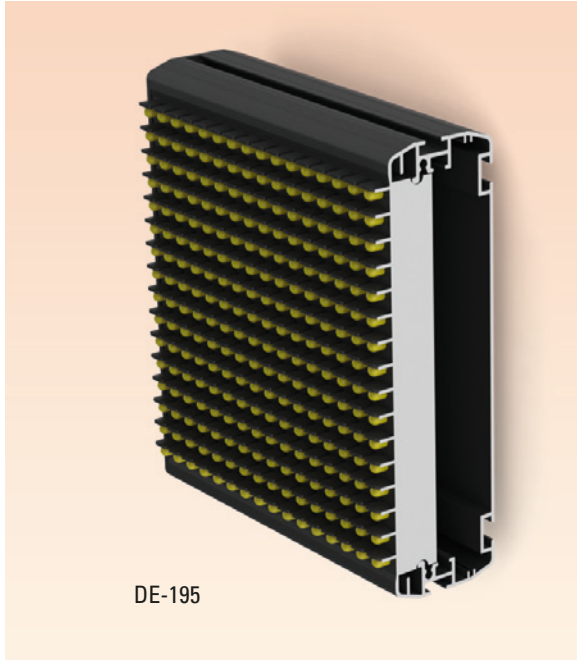

P10 PANEL DISPLAY ENCLOSURES

- Designed especially for P10 led modules
- Fast mounting option
- Durable structure
- Stainless lid screws

DE-195-XX

187 x 50 x (CUSTOM SIZE) mm

P 10 PANEL DISPLAY ENCLOSURES

MATERIAL	ALUMINUM 6063
COLOR	BLACK
COATING	ELECTROSTATIC COATING
PANELS	2,5 mm ALUMINUM FLANGED PANEL FLAT PANEL

*DE-195 PROFILE LENGTH CAN CHANGE BETWEEN 40 MM AND 3 M.