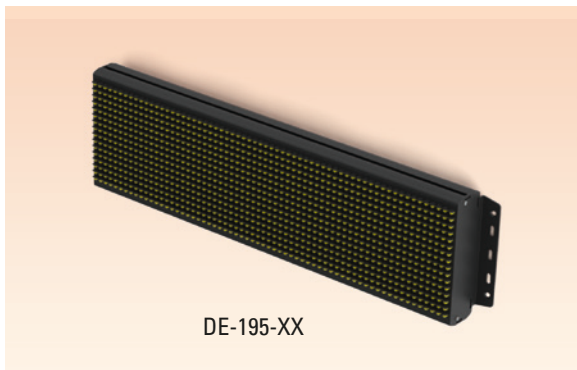

P10 PANEL DISPLAY ENCLOSURES

- Designed especially for P10 led modules
- Fast mounting option
- Durable structure
- Stainless lid screws

DE-195-XX

187 x 50 x (CUSTOM SIZE) mm

P 10 PANEL DISPLAY ENCLOSURES

MATERIAL	ALUMINUM 6063
COLOR	BLACK
COATING	ELECTROSTATIC COATING
PANELS	2,5 mm ALUMINUM FLANGED PANEL FLAT PANEL

*DE-195 PROFILE LENGTH CAN CHANGE BETWEEN 40 MM AND 3 M.